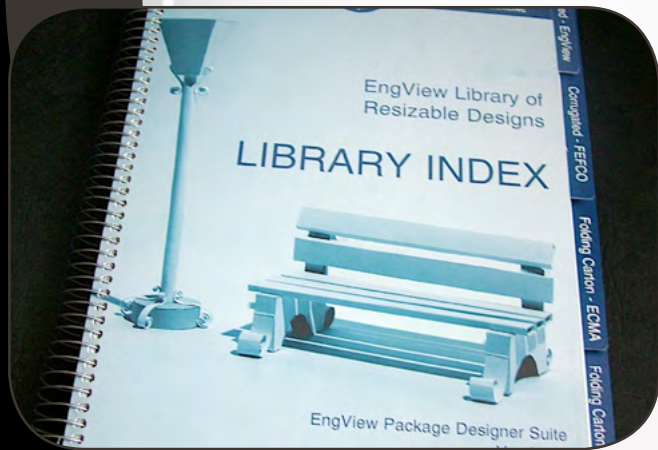

I provide 4 types of creative:

- audio / music / voice
- graphic editing / creating
- structural design
- copywriting / strategy

Use ctrl+link to open in new window.