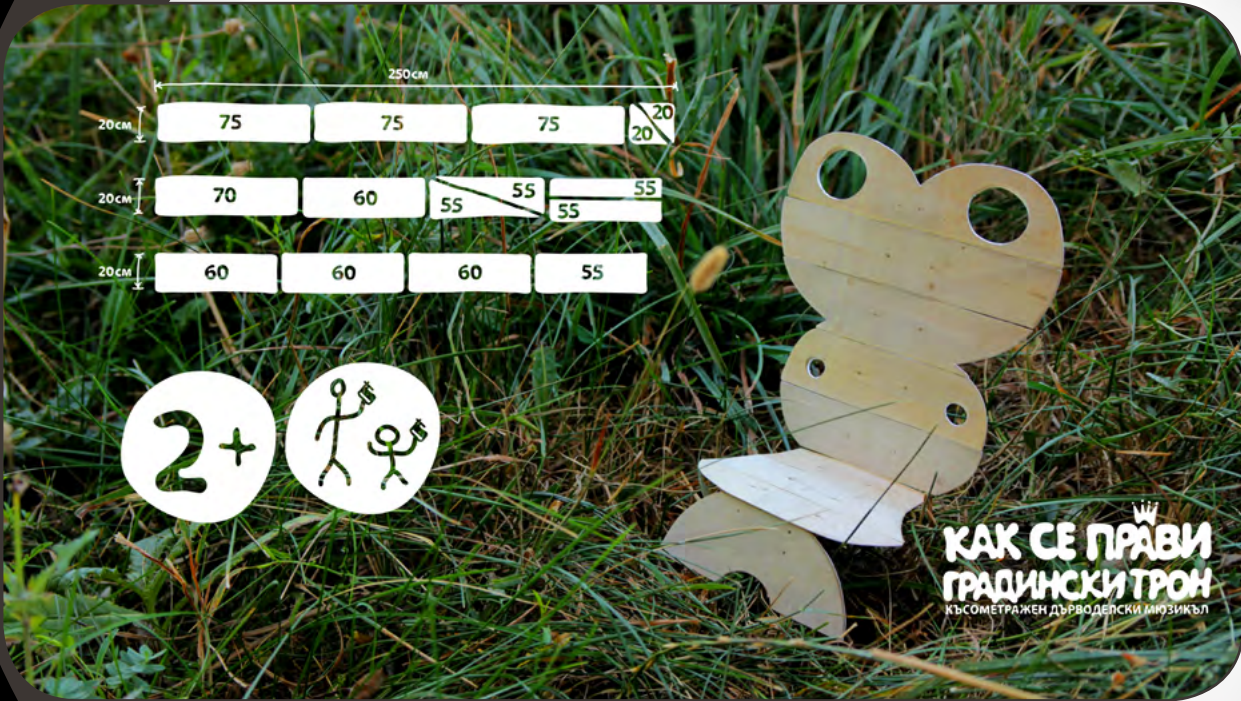

CARPENTRY
MUSICAL
"HOW TO
MAKE
GARDEN
THRONE"