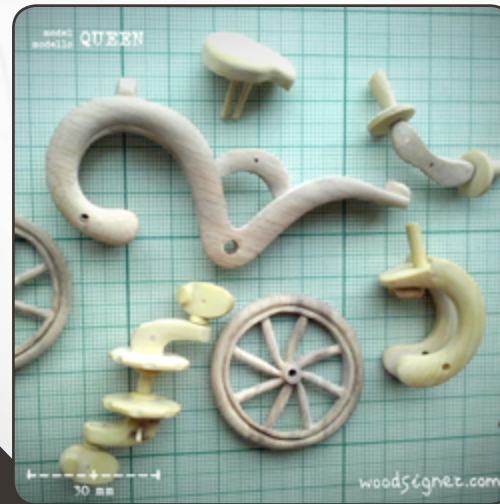

idea and design: Tony Petroff
producer: woodsigner.com

WOODEN BICYCLE QUEEN

product contacts:
> 26 000
product life:
new
woodsigner

I provide 4 types of creative:

- audio / music / voice
- graphic editing / creating
- structural design
- copywriting / strategy

Use ctrl+link to open in new window.

I provide 4 types of creative:

- audio / music / voice
- graphic editing / creating
- structural design
- copywriting / strategy

Use ctrl+link to open in new window.

WOODEN
BICYCLE
QUEEN