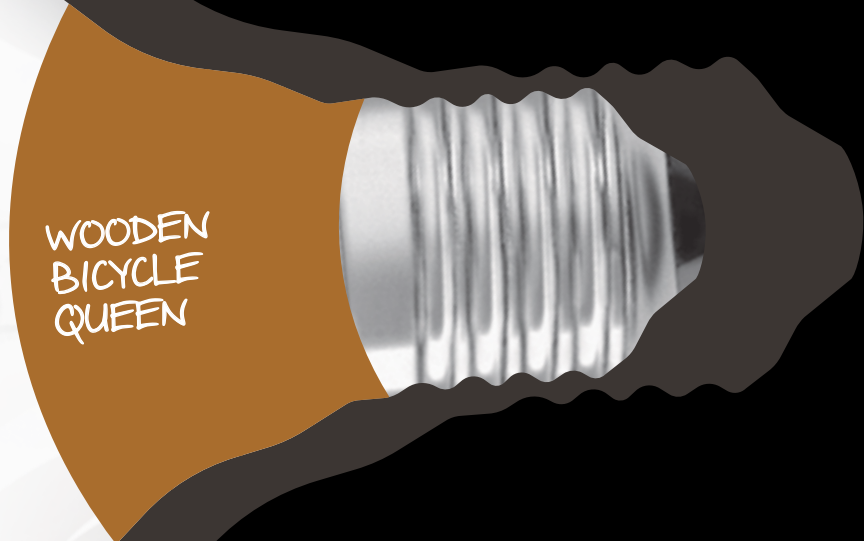

I provide 4 types of creative:

- audio / music / voice
- graphic editing / creating
- structural design
- copywriting / strategy

Use ctrl+link to open in new window.