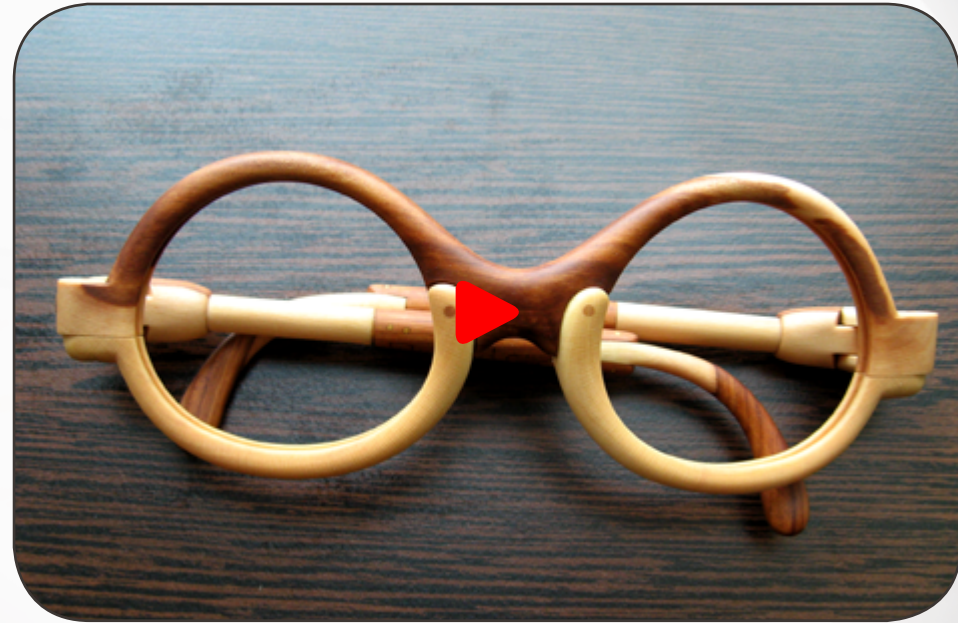

idea and design: Tony Petroff
producer: woodsigner.com

GLASSES
MODEL
ELTON

product contacts:
> 50 000
product life:
new
woodsigner

I provide 4 types of creative:

- audio / music / voice
- graphic editing / creating
- structural design
- copywriting / strategy